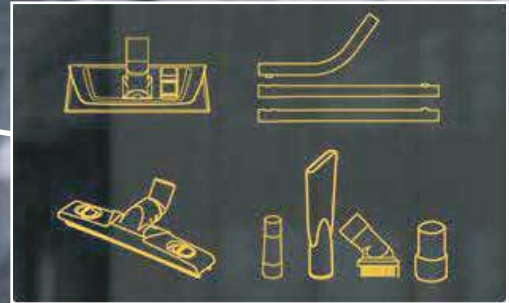

**50L INDUSTRIAL GRADE
CLASS L CERTIFIED
WET/DRY VACUUM
VJE1650SW**

EVA Crushproof Hose

Motor Power: 1600W

Voltage: 220-240V/50Hz

Filtration Level: HEPA 13(≥99.5%)

Tank Capacity: 50L

Cord Length: 9m

Hose Length: 3m

Max.Air flow: 65L/S

Max.suction: 24kpa

Noise Level: 77 dB(A)

Connection Dia.: 38mm

Gross Weight: 18.35kg

HEPA 13 Filtration

**Captures 99.95% of dust
and allerge particies,
down to 0.3 microns.**

VACMASTER SMART DESIGN

INTEGRATED ON-BOARD STORAGE

Keep accessories and hoses stored neatly within reach.

Directional Drainage Hose

The 50cm drainage hose makes emptying the tank as easy as filling it.

Parking Brake

TACKLE THE TOUGHEST JOB